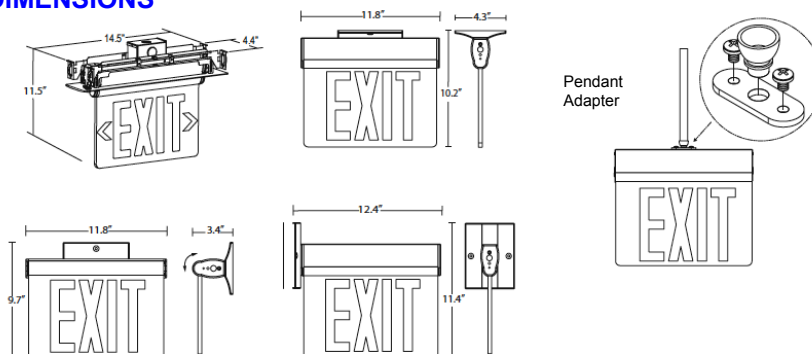

### ORDERING GUIDE

<sup>1</sup> Includes one single-face clear and one double-face mirror panel

<sup>2</sup> Includes one single-face mirror and one double-face mirror panel ( Consult factory for AC configurations)

### SPECIFICATIONS

<b>Construction</b>	Extruded aluminum housing with high-grade, acrylic panel
<b>Installation</b>	Pivoting design for installation on wall, ceiling, sloped ceiling or recessed mounting.
<b>Illumination</b>	All models are illuminated with high intensity red or green LEDs and meet UL requirements for uniformity.
<b>Electronics</b>	Universal 120/277 volts 60hz input. AC lock out and low voltage disconnect.
<b>Power Consumption</b>	All models - Less than 5 watts
<b>Battery</b>	Sealed NiCad battery - Provides a minimum of 90 minutes of emergency operation
<b>Code Compliance</b>	UL listed for damp locations. Meets or exceeds the requirements of the NEC, CEC and NFPA101
<b>Warranty</b>	Three year warranty from date of shipment on entire unit. 5 year pro rata warranty on the batteries. See Warranty Statement for details.

### DIMENSIONS