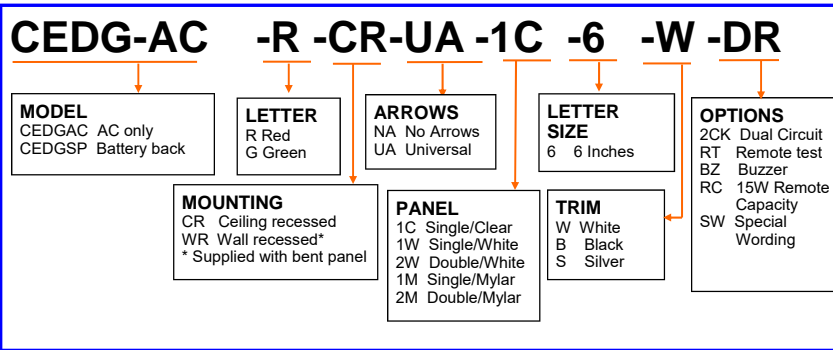

Fixture Type:	
Model Number:	
Project:	

CEDG Series Recessed Edge Lit Exit Signs

ORDERING GUIDE

SPECIFICATIONS

Construction	Housing is constructed of heavy duty steel with a bright white finish. Other colors available.
Installation	Recessed housing is provided with molded flanges for ease of installation. Can be installed in "hard ceilings".
Illumination	All models are illuminated with high intensity red or green LEDs and meet UL requirements for uniformity.
Electronics	Universal 120/277 volts 60hz input. AC lock out and low voltage disconnect.
Power Consumption	AC models - 3.5 watts @ 120/277 volts Emergency models - 4.2 watts @ 120/277 volts
Battery	Sealed NiCad battery - Provides a minimum of 90 minutes of emergency operation
Code Compliance	ETL Listed to UL924. Meets or exceeds the requirements of the National Code and NFPA101
Warranty	One year warranty from date of shipment on entire unit. 7 year pro rata warranty on the batteries. See Warranty Statement for details.

DIMENSIONS

STANDARD FEATURES

All Models

- Architectural decorative look
- Universal 120/277 volt 60 Hz field selectable input
- Heavy duty steel construction with a white powder coat finish
- Molded flanges for ease of installation
- Can be used in "hard" ceilings
- Completely accessible from below reduces installation time
- Long Life LED lamps provide bright and even illumination.
- Low power consumption
- Red or Green Exit letters
- Stick on, chevron type, directional arrows.
- Available in single or double face models