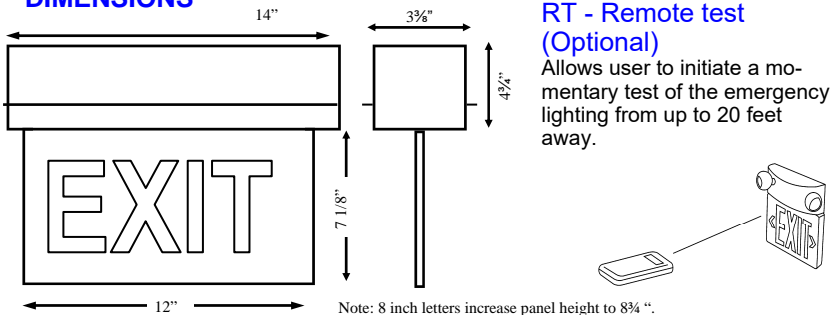

Fixture Type:	
Model Number:	
Project:	

CEDG Series Recessed Edge Lit Exit Signs

ORDERING GUIDE

SPECIFICATIONS

Construction	Housing is constructed of heavy duty steel with a bright white finish. Other colors available.
Installation	Recessed housing is provided with molded flanges for ease of installation. Can be installed in "hard ceilings".
Illumination	All models are illuminated with high intensity red or green LEDs and meet UL requirements for uniformity.
Electronics	Universal 120/277 volts 60hz input. AC lock out and low voltage disconnect.
Power Consumption	AC models - 3.5 watts @ 120/277 volts Emergency models - 4.2 watts @ 120/277 volts
Battery	Sealed NiCad battery - Provides a minimum of 90 minutes of emergency operation
Code Compliance	ETL Listed to UL924. Meets or exceeds the requirements of the National Code and NFPA101
Warranty	One year warranty from date of shipment on entire unit. 7 year pro rata warranty on the batteries. See Warranty Statement for details.

DIMENSIONS

STANDARD FEATURES

All Models

- Architectural decorative look
- Universal 120/277 volt 60 Hz field selectable input
- Heavy duty steel construction with a white powder coat finish
- Molded flanges for ease of installation
- Can be used in "hard" ceilings
- Completely accessible from below reduces installation time
- Long Life LED lamps provide bright and even illumination.
- Low power consumption
- Red or Green Exit letters
- Stick on, chevron type, directional arrows.
- Available in single or double face models