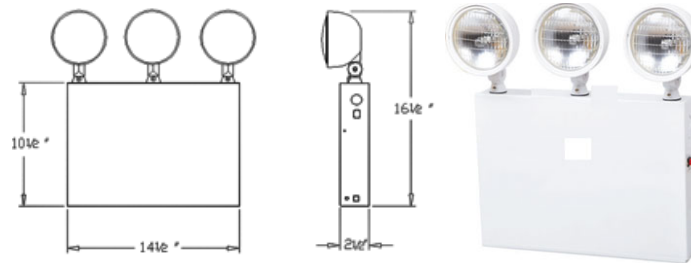

Fixture Type:	
Model Number:	
Project:	

CNYL-720 NYC Approved Emergency Lighting

Ordering Information:

Series	Lamps	Description
CNYL-720	Three(3) - 3W LED	Battery Backup Operation, 20-GA Steel Housing, White Finish

General Description:

CNYL-720 Series Model is designed for New York City application where a steel housing is required. The unit is designed for both initial and retrofit installations and offers high power efficiency and uniform illumination which is ideal for stores, office, hospitals and school corridors.

Mechanical Features:

- 20 gauge die-formed cold rolled steel housing
- White corrosion-resistant polyester powder coat paint with knockouts for installation
- Factory installed thermoplastic enclosed lamp head

Electrical Features:

- Dual-Voltage input 120V/277V
- Power consumption - 3.8 Watts @ 120 volts, 4.5 Watts @ 277 volts
- Maintenance-free NiCd Battery - 9.6v
- LED version includes 3W LED Lamps

Certifications: