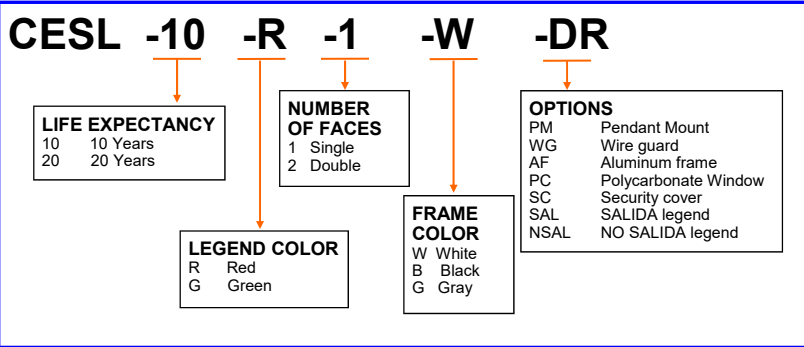

Fixture Type:	
Model Number:	
Project:	

CESL Series Self Luminous Exit Signs

ORDERING GUIDE

**NO WIRING
NO ELECTRICITY
NO BATTERIES
NO MAINTENANCE**

STANDARD FEATURES

- No wiring needed
- Vandal Resistant
- Explosion proof
- Waterproof
- Corrosion resistant
- Installs in minutes
- Suitable for clean room applications
- No bulbs to fail or replace
- Failsafe - Always on
- Lightweight
- White, black or gray frame
- Field selectable directional arrows.
- Universal back, ceiling or end mounting.
- Available in single or double face or models
- 10, 15 or 20 year models
- Recyclable if returned to manufacturer

SPECIFICATIONS

Construction Encased in high impact, fire retardant ABS plastic

Installation Easily installed in minutes - No wires

Illumination Borosilicate (hard glass) internally coated with phosphor rescent powder, filled with Tritium gas