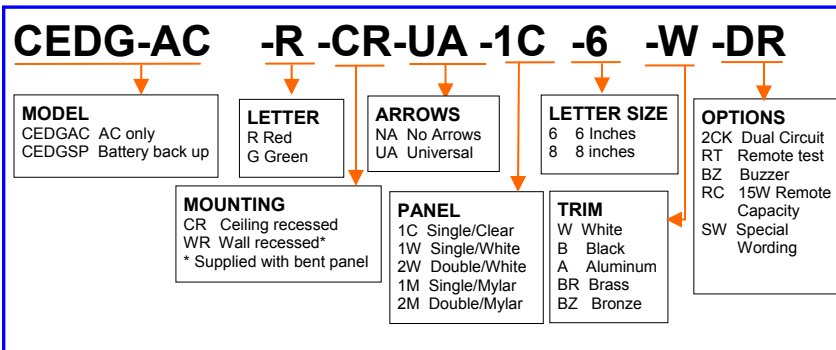

ORDERING GUIDE

SPECIFICATIONS

Construction	Housing is constructed of heavy duty steel with a bright white finish. Other colors available.
Installation	Recessed housing is provided with molded flanges for ease of installation. Can be installed in "hard ceilings".
Illumination	All models are illuminated with high intensity red or green LEDs and meet UL requirements for uniformity.
Electronics	Universal 120/277 volts 60hz input. AC lock out and low voltage disconnect.
Power Consumption	AC models - 3.5 watts @ 120/277 volts Emergency models - 4.2 watts @ 120/277 volts
Battery	Sealed NiCad battery - Provides a minimum of 90 minutes of emergency operation
Code Compliance	ETL Listed to UL924. Meets or exceeds the requirements of the National Code and NFPA101
Warranty	One year warranty from date of shipment on entire unit. 7 year pro rata warranty on the batteries. See Warranty Statement for details.