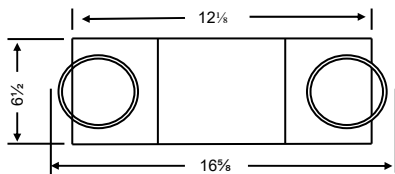

RT - Remote test (Optional)

Allows user to initiate a momentary test of the emergency lighting from up to 20 feet away. Infra red remote (IRT) not included.

DIMENSIONS

STANDARD FEATURES

- Universal 120/277 volt 60 Hz input - other voltages available upon request
- Fully automatic solid state charger returns battery to full charge according to UL guidelines
- Easy installation with front access to all components
- Solid state relay supervision
- Low battery voltage disconnect
- AC lockout
- Brownout protection.
- High charge and AC ready LED indicators.
- Test switch
- Long life maintenance free valve regulated lead acid battery
- Minimum of 90 minutes of emergency illumination.
- Heavy duty steel construction with a bright white finish. (Other colors available)
- Supplied with two front mounted PAR36 type heads with 7.2 watt wedge base lamps.
- Remote test is available and requires an infrared hand held tester.
- **MADE IN THE USA**