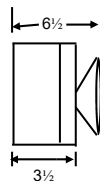

DIMENSIONS

STANDARD FEATURES

- Universal 120/277 volt 60 Hz input - other voltages available upon request
- Fully automatic solid state charger returns battery to full charge according to UL guidelines
- Easy installation with front access to all components
- Solid state relay supervision
- Low battery voltage disconnect
- AC lockout
- Brownout protection.
- High charge and AC ready LED indicators.
- Test switch
- Long life maintenance free valve regulated lead acid battery
- Minimum of 90 minutes of emergency illumination.
- Heavy duty steel construction with a bright white finish. (Other colors available)
- Supplied with two front mounted PAR36 type heads with 7.2 watt wedge base lamps.
- Remote test is available and requires an infrared hand held tester.
- **MADE IN THE USA**

AGENCY APPROVALS

ETL Listed to UL924.
Meets or exceeds the requirements of the National Electrical Code and NFPA 101.

WARRANTY

One year warranty from date of shipment on entire unit. Battery will carry additional pro-rata warranty. See Warranty Statement for details.