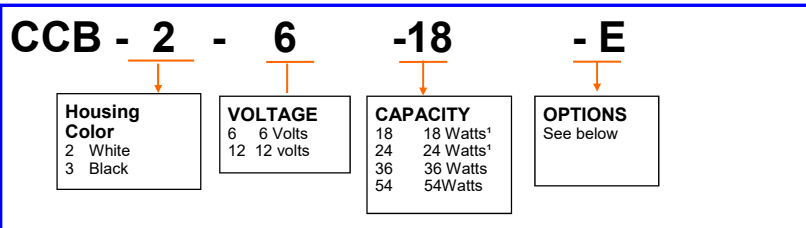

| | |
|---------------|--|
| Fixture Type: | |
| Model Number: | |
| Project: | |

CCB Series Decorative Steel Emergency Lighting

ORDERING GUIDE

¹ 6 volt models only

OPTIONS

| | |
|------|-------------------------|
| RT | Remote Test |
| E | Self Diagnostics** |
| TD | Time Delay |
| 0H | No Heads |
| ML | Metal Heads |
| P18 | Par18 Heads |
| SQ | Rectangular Heads |
| CP | Cord and Plug (120 VAC) |
| NI | Nickel Cadmium Battery |
| MR16 | MR16 Heads |