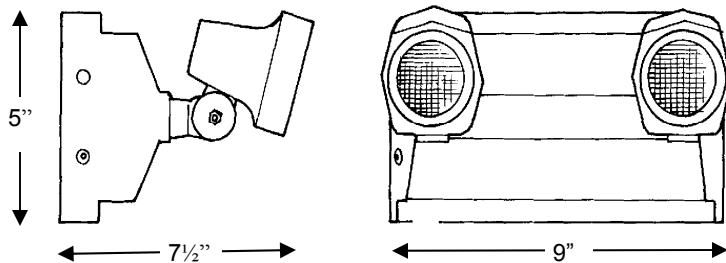

Fixture Type:	
Model Number:	
Project:	

BL / BK Series Economy Emergency Lighting

ORDERING GUIDE

Model	Capacity
BL-0	8 watts w/ two 3.6 watt Par18 heads
BL-1	8 watts w/ two 3.6 watt Par36 heads
BK-0	12 watts w/ two 5.4 watt Par18 heads
BK-1	12 watts w/ two 5.4 watt Par36 heads
BK-2	16 watts w/ two 8 watt Par36 SB lamp
BK-3	16 watts w/ two 8 watt Par36 Halogen SB lamp

DESCRIPTION

- Economical, decorative emergency lighting unit
- Models ranging from 8 to 16 watts
- Available HIT or Halogen lamps
- High-performance chrome-plated metalized reflector and plastic lens for optimal light distribution.
- Adjustable lamp heads provide maximum center-to-center spacing
- Choice of lamp heads, PAR18 or PAR36

DIMENSIONS

STANDARD FEATURES

- Injection-molded, engineering-grade, 5VA flame retardant, high-impact resistant, thermoplastic in a white finish.
- Universal 120/277 volt 60 Hz input
- Fully automatic solid-state, two-rate charger initiates battery charging to recharge battery in 24 hours.
- Internal solid-state transfer switch automatically connects the internal battery to lamp heads
- Low battery voltage disconnect
- AC lockout
- Brownout protection
- Charge / Ready LED indicator
- Test switch
- 6 volts sealed lead calcium battery
- Minimum 90 minutes of emergency illumination.
- Surface mount via snap in back plate
- Fits most standard size junction boxes
- Suitable for wall or ceiling mount.